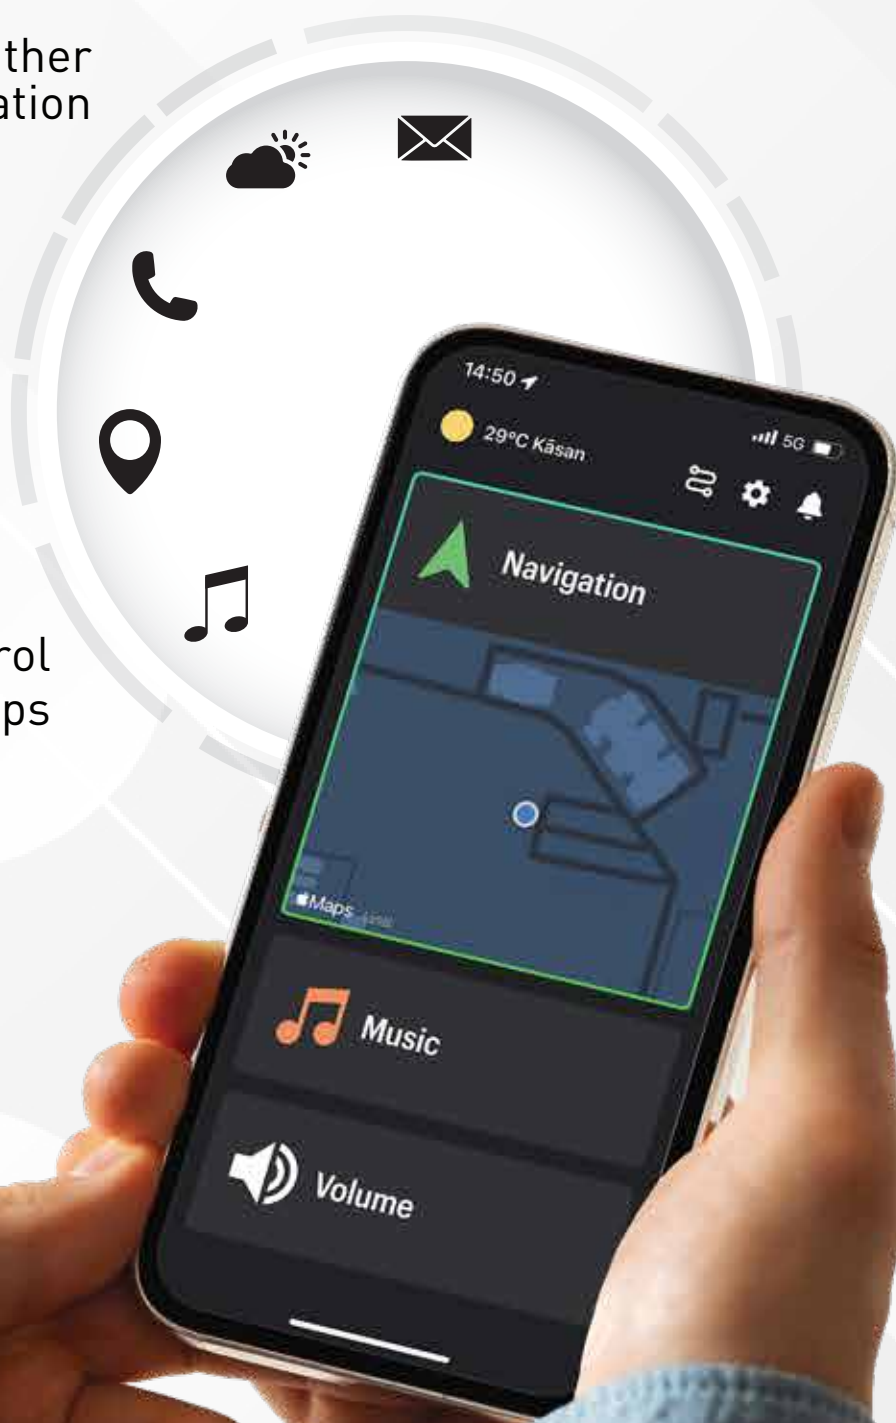

Get a fully-loaded meter featuring superb day and night-time visibility with its 10.67cm TFT display that provides multi-angle visibility, thus ensuring high image quality. Optimize your screen viewing experience with three adjustable brightness levels.

*The TFT Screen shown is of the Activa 125.

Honda RoadSync

The Honda RoadSync App connects your smartphone to your Activa via Bluetooth, enabling you to access essential functions such as navigation, calls, texts, and music without interrupting your ride.

Manage messages
via voice commands

Get real-time weather
updates for any location

Manage and make calls
directly from your Activa

Use turn-by-turn navigation
to reach anywhere

Enjoy music control
at your fingertips

Steps to Connect Honda RoadSync

Step 1: Download and Set Up

- Install the Honda RoadSync app from the app store.
- Grant the required permissions.

Step 2: Connect Your Device

- Provide access to the app.
- Choose your model & set up Bluetooth with handle switch.